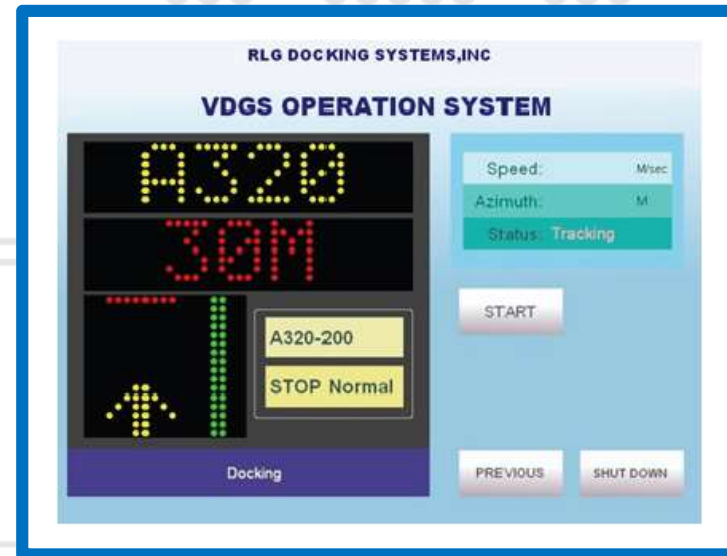

1. Equipment Operator Panel

- Industrial grade color touch panel.
- Full Functional Windows Embedded System.
- One touch aircraft model selection, fast and convenient.
- Can be connected to computers for data maintenance and program updates.
- With Emergency Stop function.
- With Dead Man Switch function (Optional).