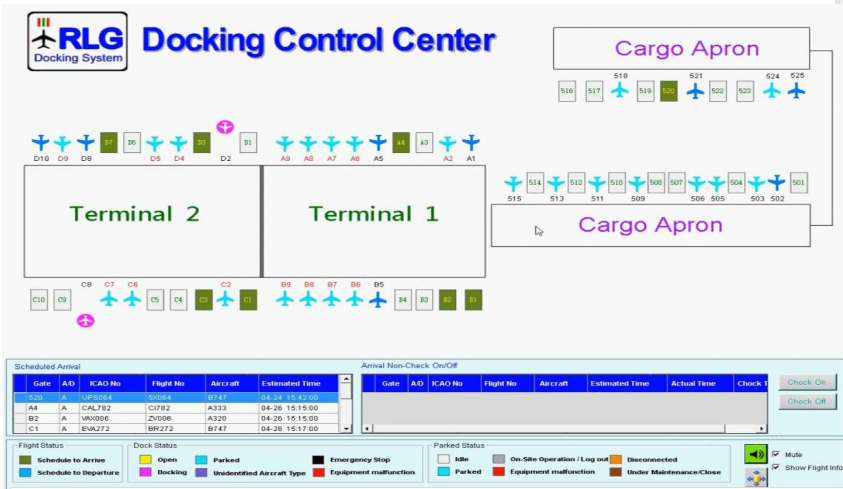

# 6. General Operating System

- Easy to monitor live time status of all & each gate.
- 3 of latest Auto-detected dual surveillance camera system video plug-in.
- Intergrade live time video of each gate.
- Recorded video playback available.
- Intergrade FOS or FIS Information for future billing system upgradable.
- Clear report system of all the status or events for management.